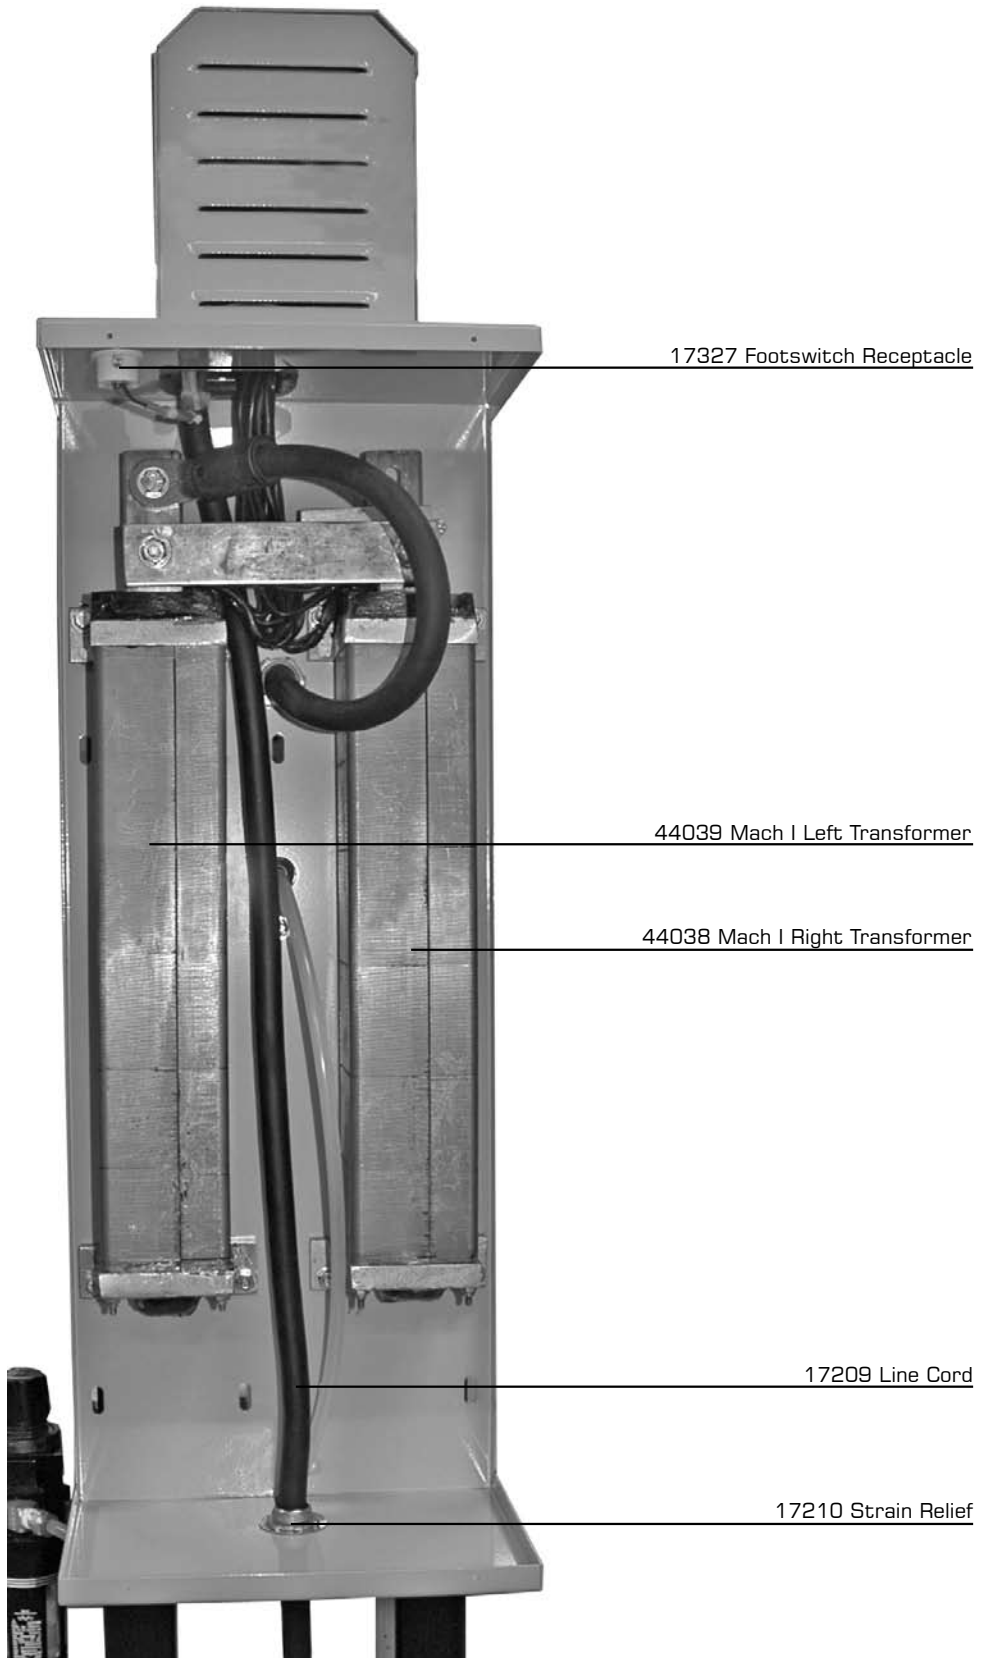

PARTS LOCATION

44035 MACH I POWER PACK